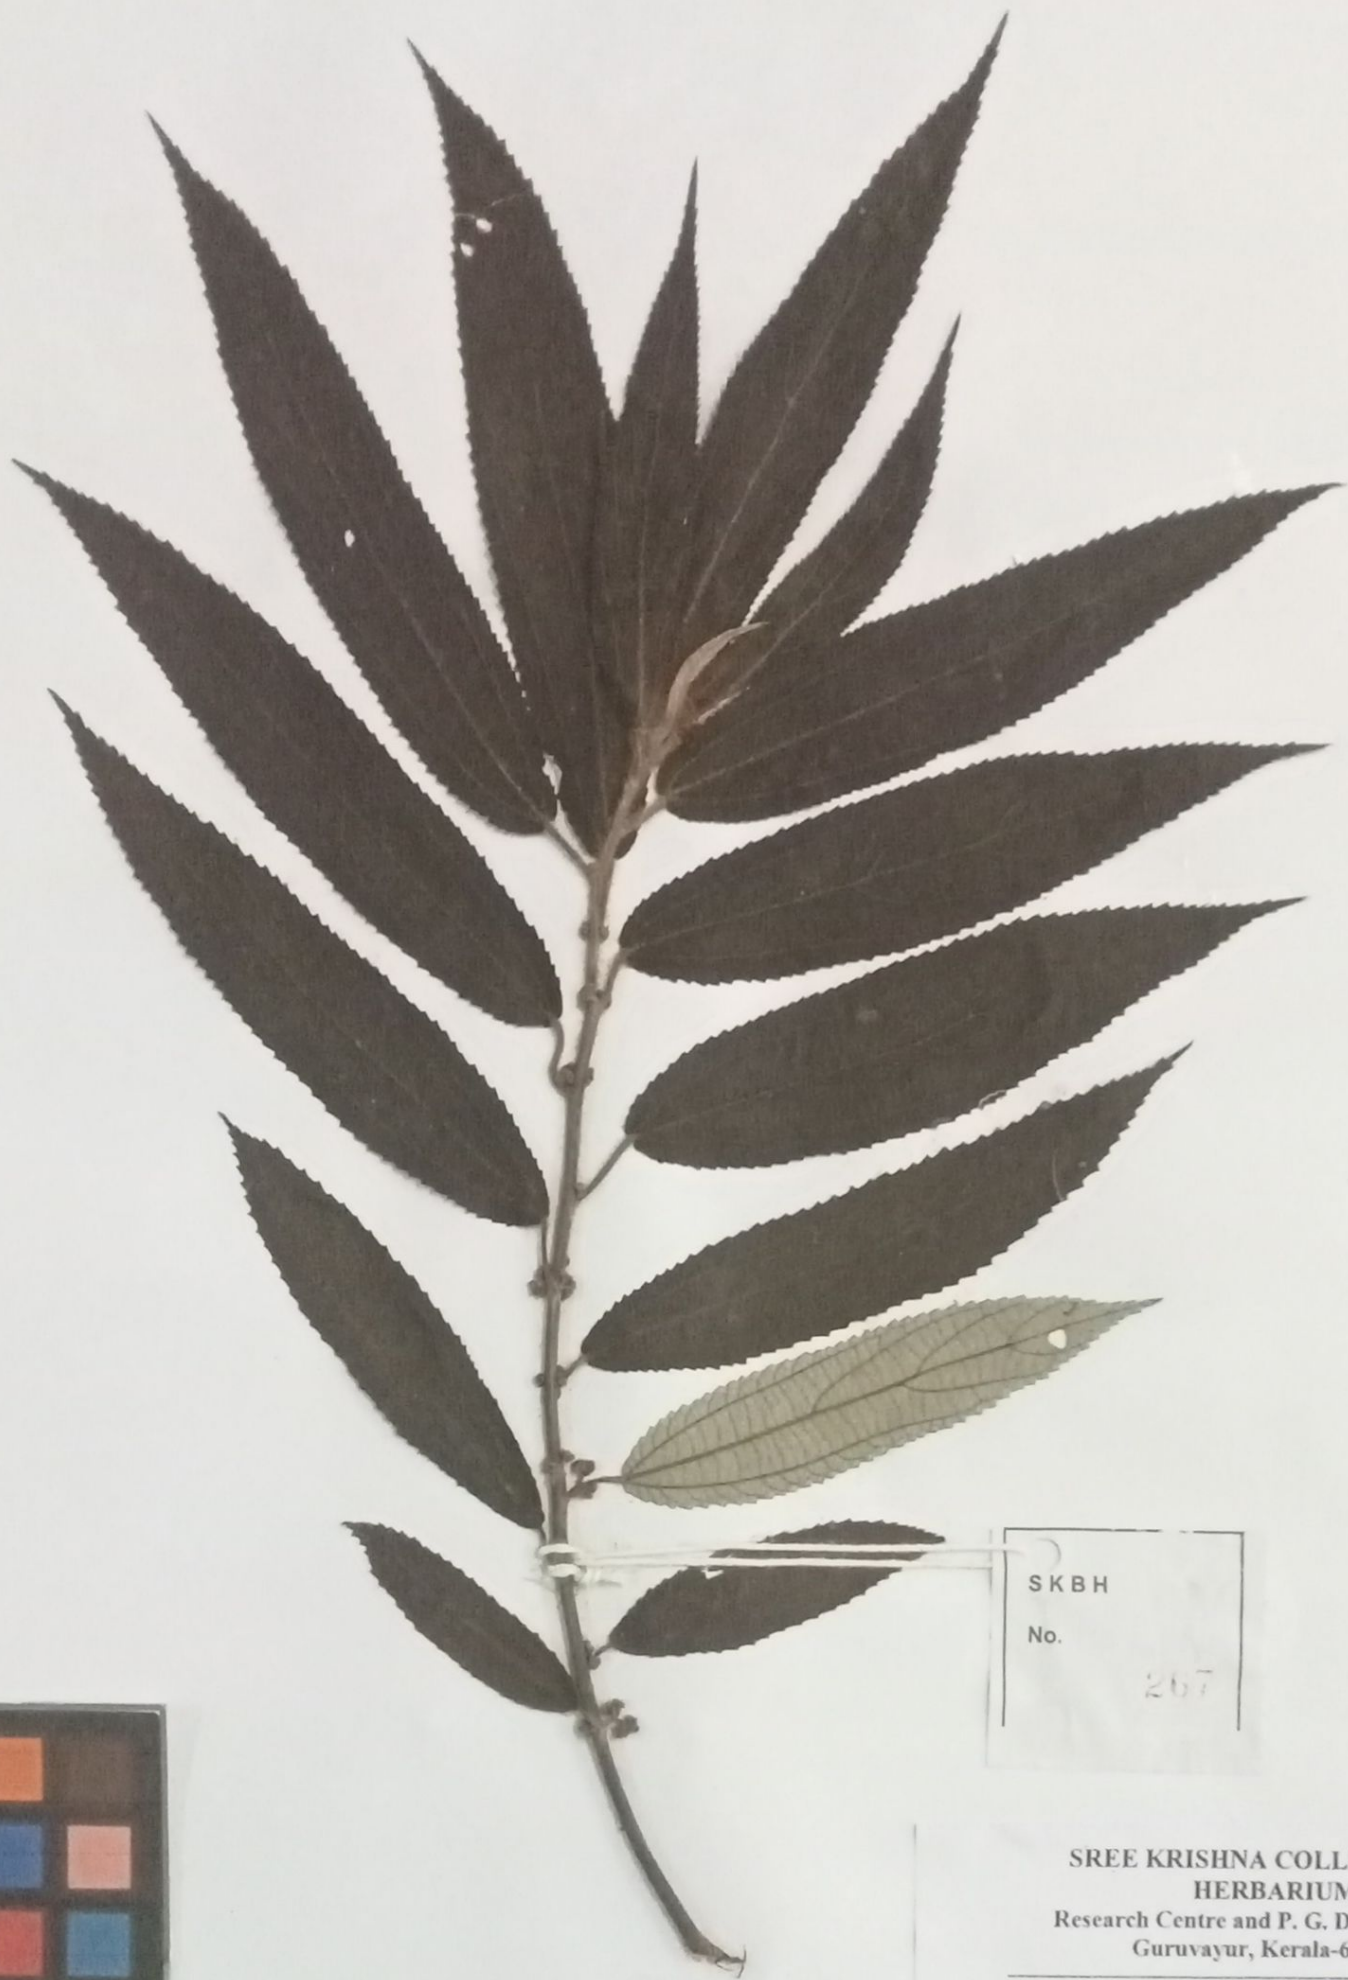

SKCH

SKBH
988

SREE KRISHNA COLLEGE, GURUVAYUR
P.G. DEPARTMENT OF BOTANY
FIELD NOTE

No. _____ Date... 13/8/2020
Name... *Pilea microphylla*
Family... *Urticaceae*
Locality... Althara
Local Name... Gun powder plant
Altitude.....
Habitat
Notes... Succulent... prostrate herbs up to
15cm long. leaves elliptic subsessile
at apex. flowers greenish white
in stalked umbellate.
Collector... Reema.T

Local Name.....

Altitude... 60 M

Habitat

Notes... Prostrate or erect herbs...

leaves ovate or orbiculate

hirsute. Flowers greenish white.

Collector... Reema T

Date: 30/1/15

SKBH
No. 267

SREE KRISHNA COLLEGE (SKC)
HERBARIUM
Research Centre and P. G. Dept. of Botany
Guruvayur, Kerala-680 102

Coll. No.: 267 Date: 28/1/15
Family: Urticaceae
Botanical Name: Debregeasia velutina Brand.
Local Name: Kattunochi
Locality: Nadughani
Altitude: ± 800m
Habitat: Moist deciduous forest
Notes: shrubs, branchlets slender,
leaves ovate to oblong
lanceolate. glaucous & beneath
flowers greenish in pedicellate
spikes.
Collector: Aswathy & P.S.