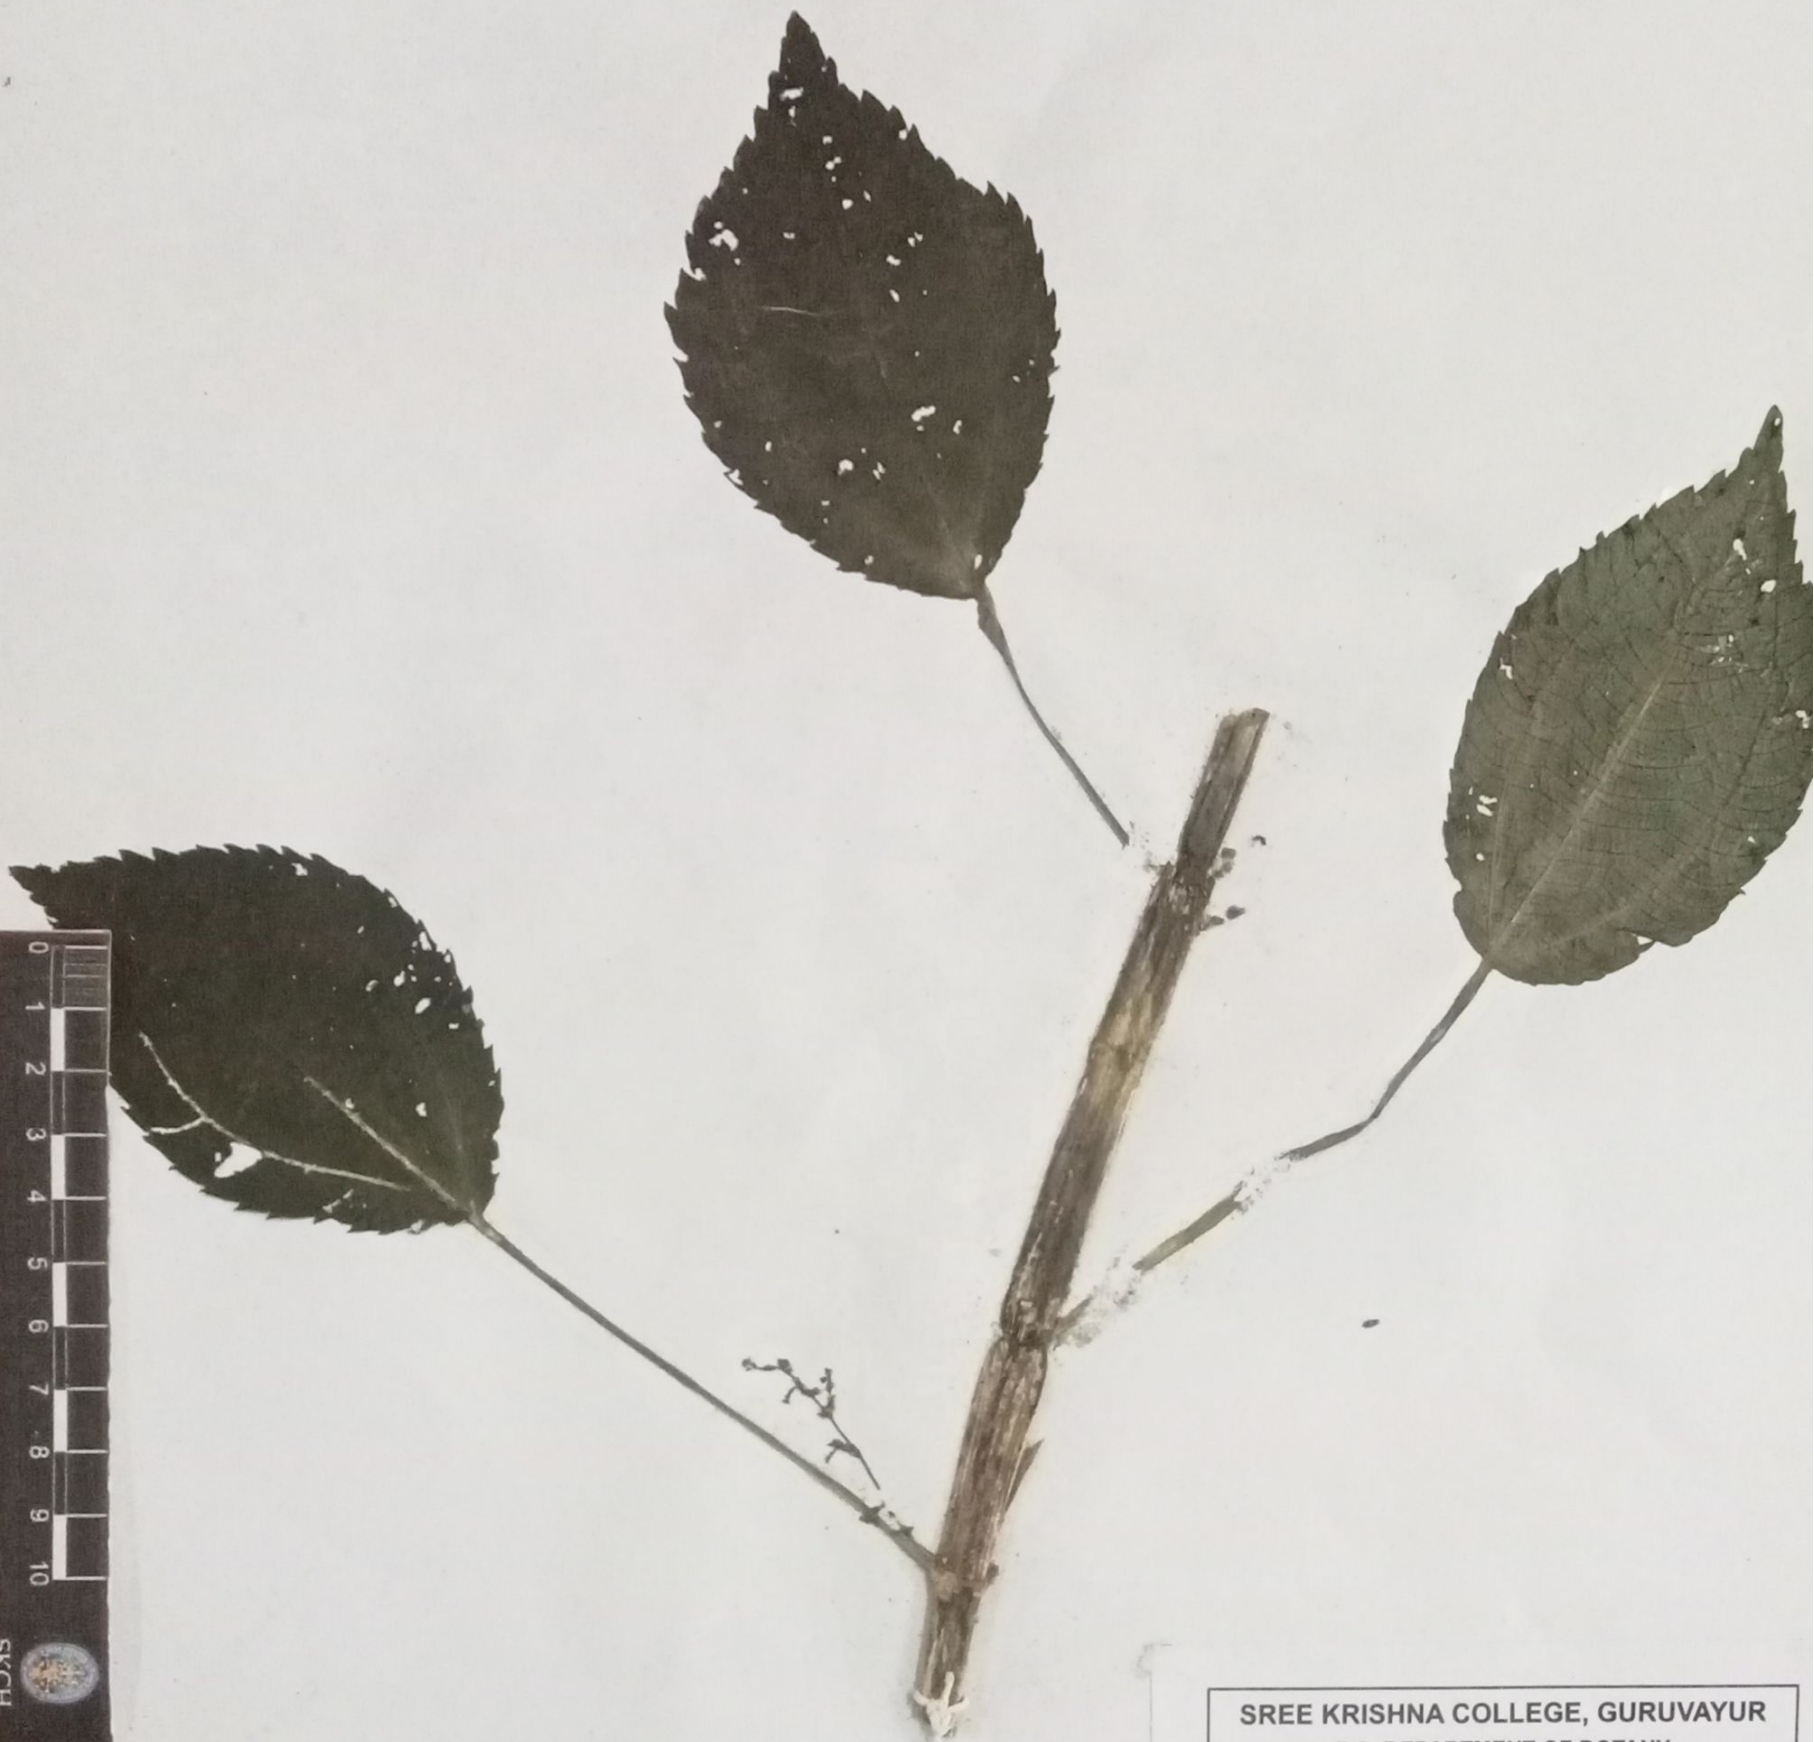

SKCG

543

SREE KRISHNA COLLEGE, GURUVAYUR
P.G. DEPARTMENT OF BOTANY
HERBARIUM

Coll. No.: 543 Date: 11/12/15

Bot. Name: *Pilea trineuvia* (Barb.) Wight

Family: Urticaceae

Locality: Doda betta

Local Name: Naxali

Altitude: 2100 m

Habitat: Shola Forest

Notes: Succulent shrubs, leaves ovate,
acuminate, serrate, 3 ribbed,
Flowers cream sessile in axillary
clusters

Collector: Suettha E. S.

Date: 16/3/16