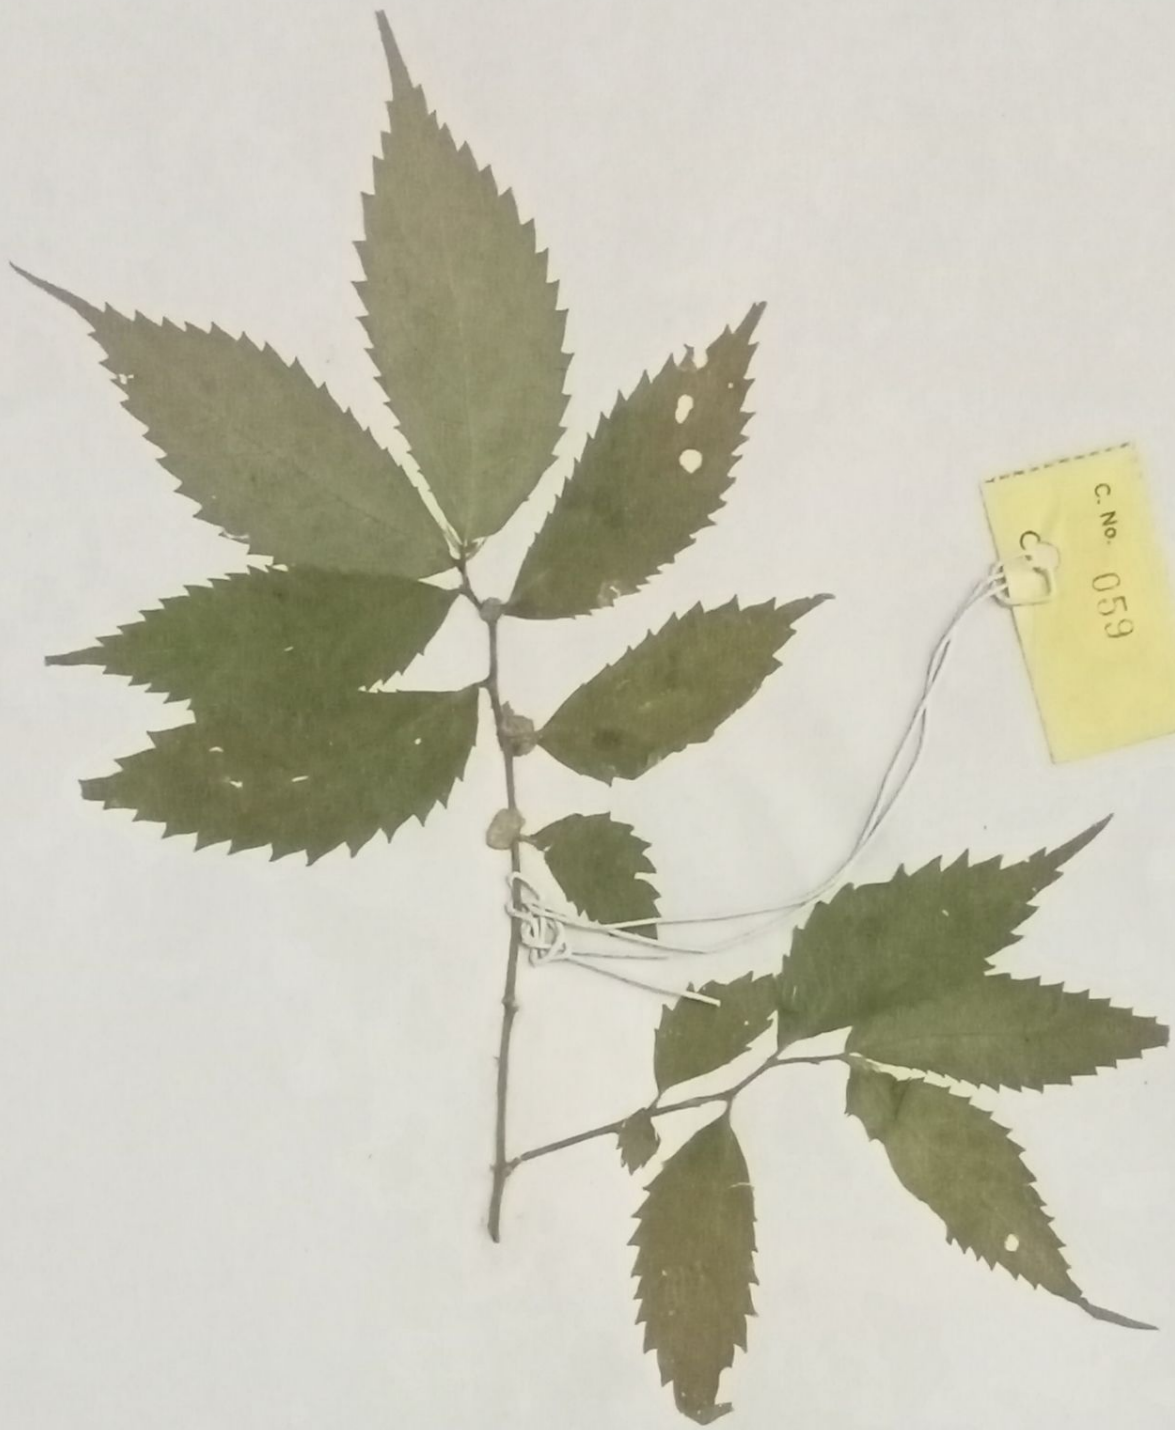

C. No. 059

Sree Krishna College
GURUVAYUR
HERBARIUM

Name of Plant *ELAISTEMMA, SESSILE, FORST.*
Family...*URTICACEAE*.....
Locality...*AVALANCHI*.....
Date...*25/11/88*.....

Collected By: SHYLAJA K. K.