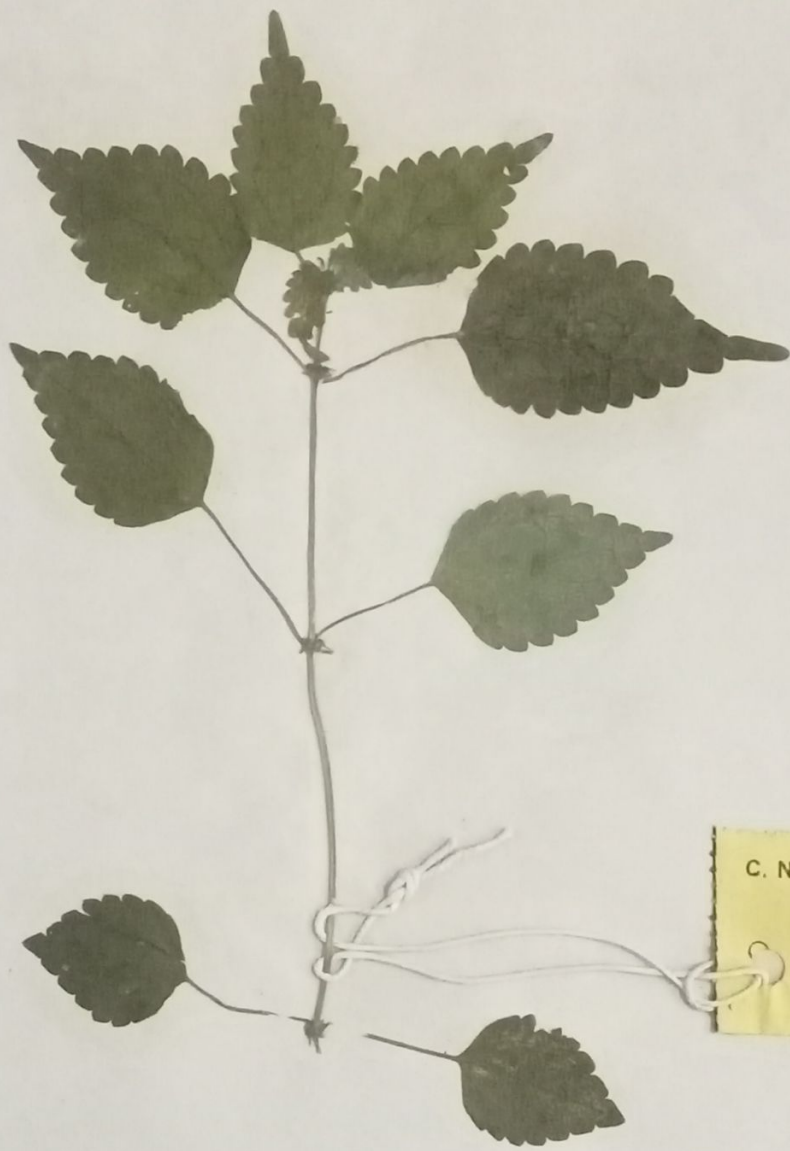

SKCH

SKBH
988

SREE KRISHNA COLLEGE, GURUVAYUR
P.G. DEPARTMENT OF BOTANY
FIELD NOTE

No. _____ Date... 13/8/2020
Name... *Pilea microphylla*
Family... *Urticaceae*
Locality... Althara
Local Name... Gun powder plant
Altitude.....
Habitat
Notes... Succulent... prostrate herbs up to
15cm long. leaves elliptic subsessile
at apex. flowers greenish white
in stalked umbellate.
Collector... Reema.T

SKCG

543

SREE KRISHNA COLLEGE, GURUVAYUR
P.G. DEPARTMENT OF BOTANY
HERBARIUM

Coll. No.: 543 Date: 11/12/15

Bot. Name: *Pilea trineuvia* (Barb.) Wight

Family: Urticaceae

Locality: Doda betta

Local Name: Naxali

Altitude: 2100 m

Habitat: Shola Forest

Notes: Succulent shrubs, leaves ovate,
acuminate, serrate, 3 ribbed,
Flowers cream sessile in axillary
clusters

Collector: Suettha E. S.

Date: 16/3/16

C. No. 120

SREE KRISHNA COLLEGE
GURUVAYUR
HERBARIUM